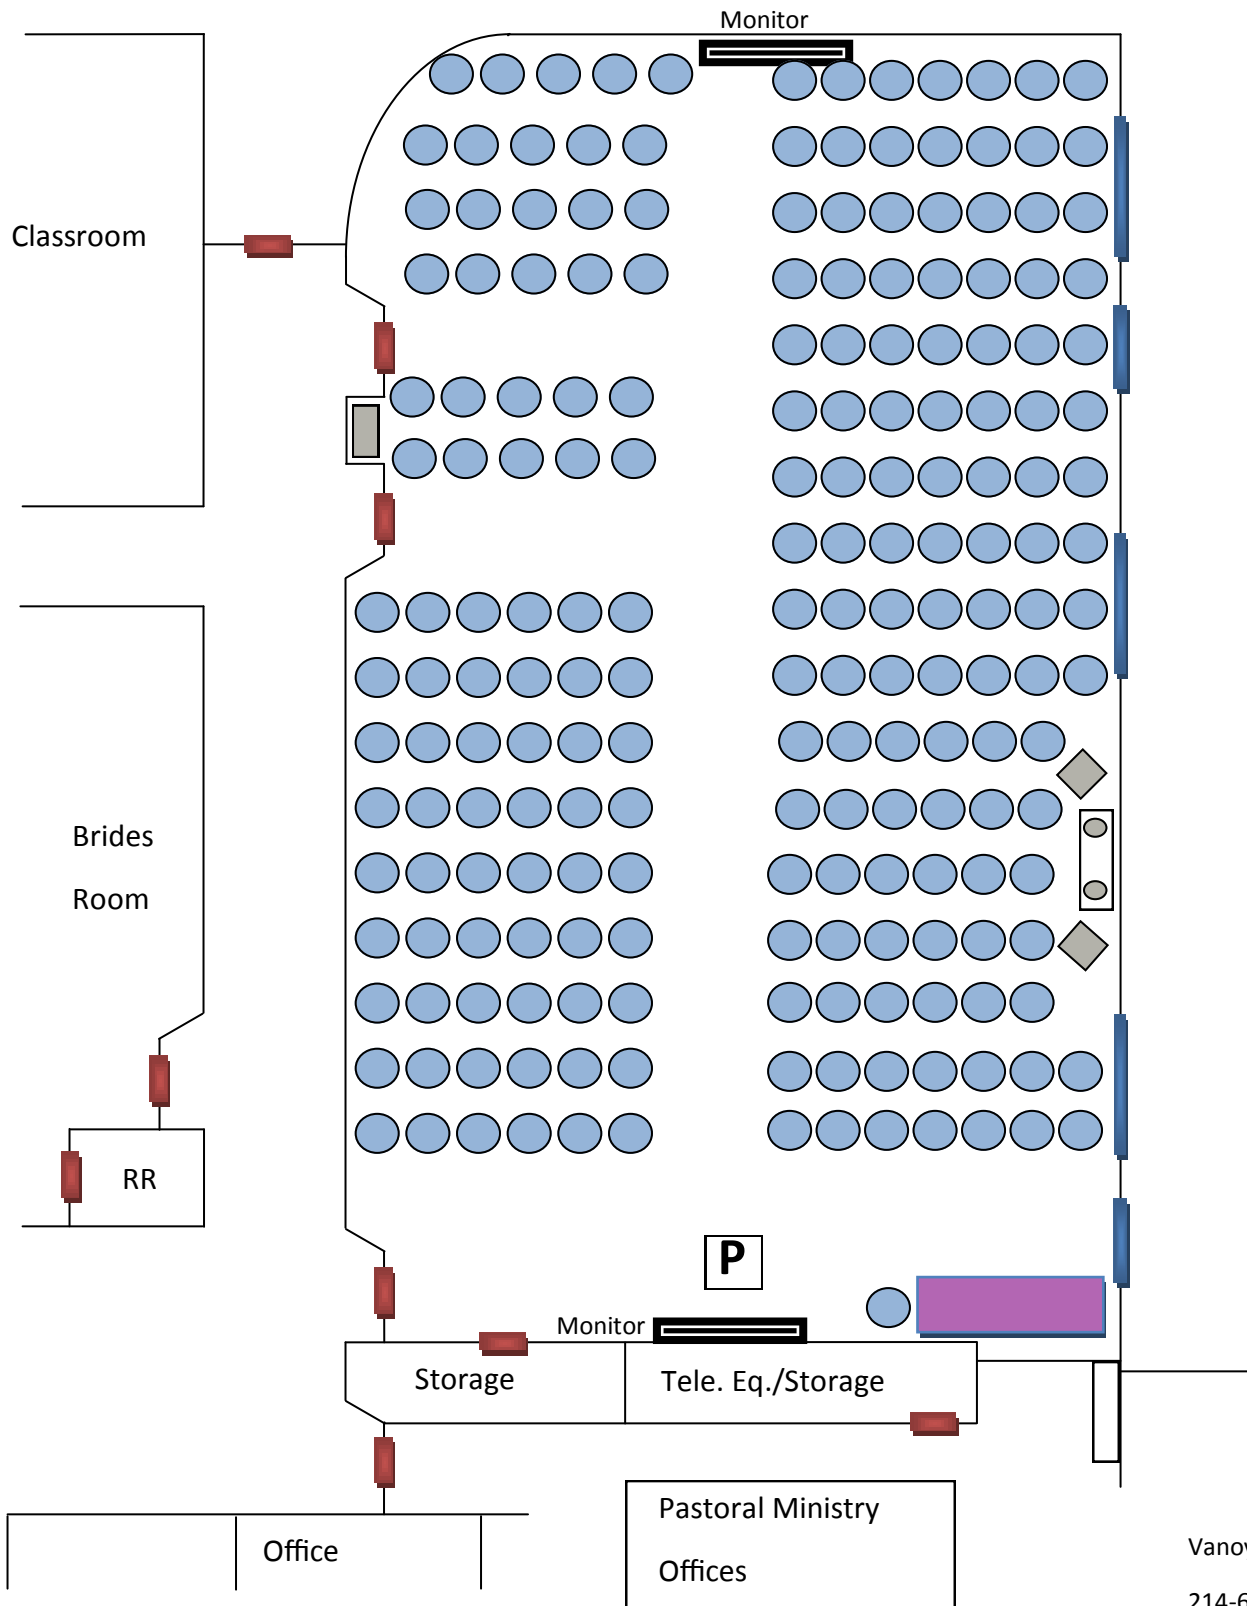

2700 - Seton Room

Event = Maximum Seating 192 Chairs

Staff Person:

Set Up 312A
11/7/13